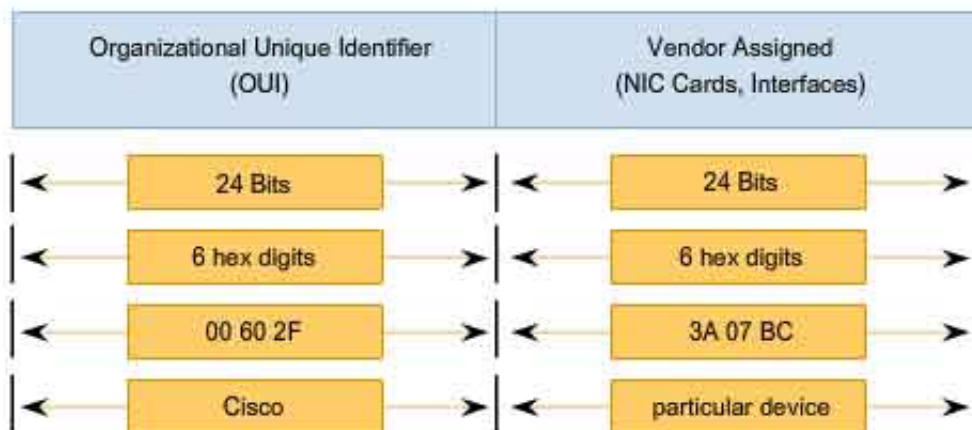

DOWNLOAD

DOWNLOAD

[Ethernet Address Lookup](#)

The Ethernet MAC Address Structure

Different representations of MAC Addresses

00-60-2F-3A-07-BC
00:60:2F:3A:07:BC
0060.2F3A.07BC

[Ethernet Address Lookup](#)

DOWNLOAD

DOWNLOAD

ethernet slot/port(Optional) Specifies the Ethernet interface slot number and port number.. The slot number is from 1 to 255, and the port number is from 1 to 128 port-channel number(Optional) Specifies the EtherChannel interface.

1. [ethernet address lookup](#)
2. [ethernet mac address manufacturer lookup](#)
3. [vendor/ethernet/bluetooth mac address lookup and search](#)

dynamic(Optional) Displays information about the dynamic MAC address table entries only.

The Ethernet MAC Address Structure

[Windows On Mac](#)

[Manage Microsoft](#)

ethernet mac address manufacturer lookup

[Gratis Dimana Game Pc Dan Full Version](#)

show mac address-table To display the information about the MAC address table, use the show mac address-table command.
interface(Optional) Specifies the interface The interface can be either Ethernet or EtherChannel.. 1) Type Network connection
in the search box on the taskbar and select View Network Connection.. vlanvlan-id(Optional) Displays information for a
specific VLAN The VLAN ID range is from 1 to 4094. [2007 Honda Metropolitan Scooter Manual](#)