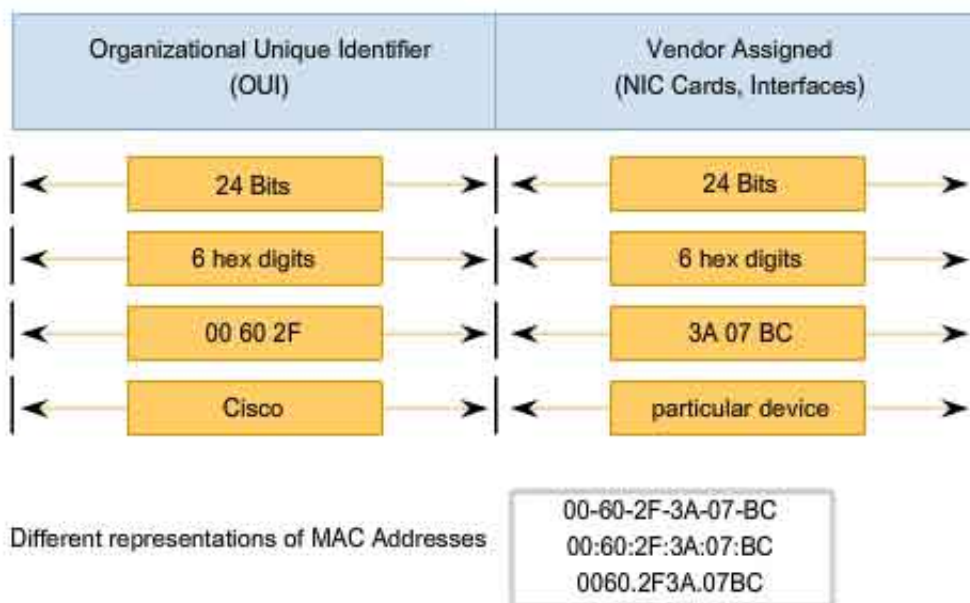

---

ethernet slot/port(Optional) Specifies the Ethernet interface slot number and port number.. The slot number is from 1 to 255, and the port number is from 1 to 128 port-channel number(Optional) Specifies the EtherChannel interface.

1. [ethernet address lookup](#)
2. [ethernet mac address manufacturer lookup](#)
3. [vendor/ethernet/bluetooth mac address lookup and search](#)

dynamic(Optional) Displays information about the dynamic MAC address table entries only.

ethernet address lookup

ethernet address lookup, ethernet mac address lookup, ethernet mac address manufacturer lookup, vendor ethernet mac address lookup, vendor/ethernet/bluetooth mac address lookup and search, ieee ethernet mac address lookup, vendor/ethernet mac address lookup and search, how to find ethernet address, ethernet mac address lookup vendor [Sketchup 8 Vray Скачать Бесплатно](#)

Command Default. static(Optional) Displays information about the static MAC address table entries only.. The EtherChannel number is from 1 to 4096 multicast(Optional) Displays information about the multicast MAC address table entries only.. Hi, Thanks for posting your query on Microsoft Community I suggest you to follow the below steps, to check the IP address of your computer. [Invisible 2.4 Download](#)

The Ethernet MAC Address Structure

[Windows On Mac](#)

[Manage Microsoft](#)

ethernet mac address manufacturer lookup